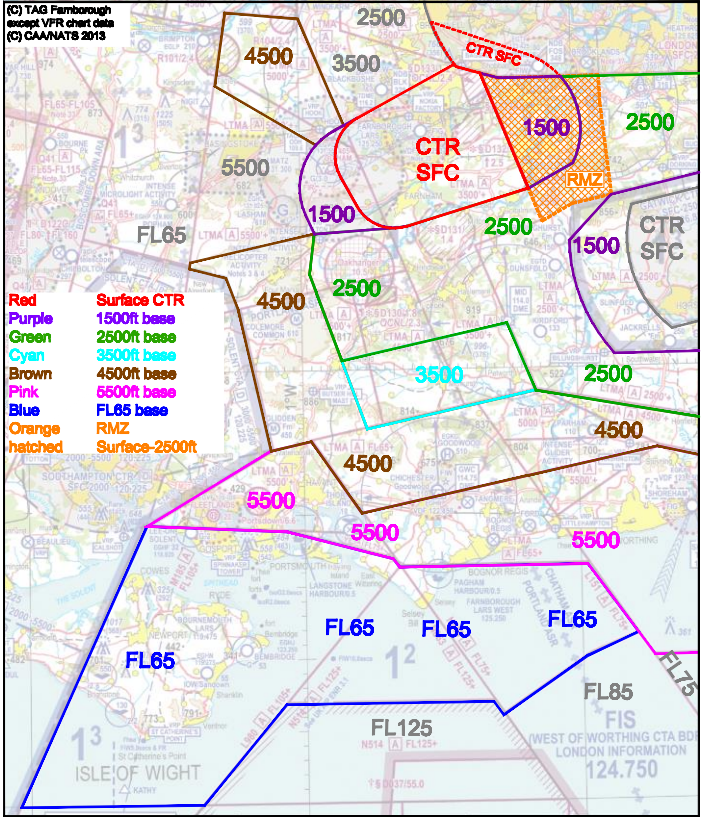

(C) TAG Farnborough
 except VFR chart data
 (C) CAA/NATS 2013

- Red** Surface CTR
- Purple** 1500ft base
- Green** 2500ft base
- Cyan** 3500ft base
- Brown** 4500ft base
- Pink** 5500ft base
- Blue** FL65 base
- Orange hatched** RMZ
- Surface-2500ft** RMZ

13
ISLE OF WIGHT

FL85
FIS
WEST OF WORTHING CTA BDI
LONDON INFORMATION
124.750

FL125
N514 (A) FL125+

FL65

FL65

FL65

FL65

5500